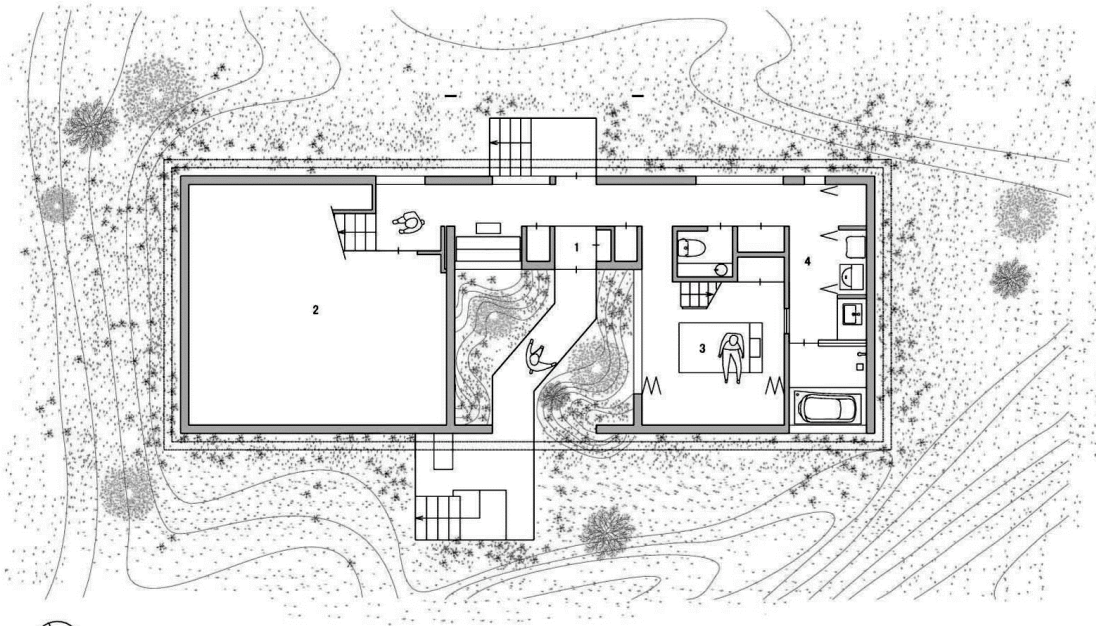

PLAN S=1:200

Basement floor

Morixhako 2F  
3-10-20 Kinoshochi  
Fukuyama-City  
Hiroshima 720-0082  
Tel. +81-84-927 01 36  
www.maeda-inc.jp

1.Obergeschoss

- 1. entry
- 2. storage
- 3. bedroom
- 4. bathroom
- 5. living room
- 6. dining
- 7. kitchen
- 8. terrace
- 9. study
- 10. children's room

First floor

PLAN S=1:200

Basement floor

Morixhako 2F  
3-10-20 Kinoshicho  
Fukuyama-City  
Hiroshima 720-0082  
Tel. +81-84-927 01 36  
www.maeda-inc.jp

Schnitte

- 1. entry
- 2. storage
- 3. bedroom
- 4. bathroom
- 5. living room
- 6. dining
- 7. kitchen
- 8. terrace
- 9. study
- 10. children's room

Section

ELEVATION · SECTION S=1:200

East Elevation