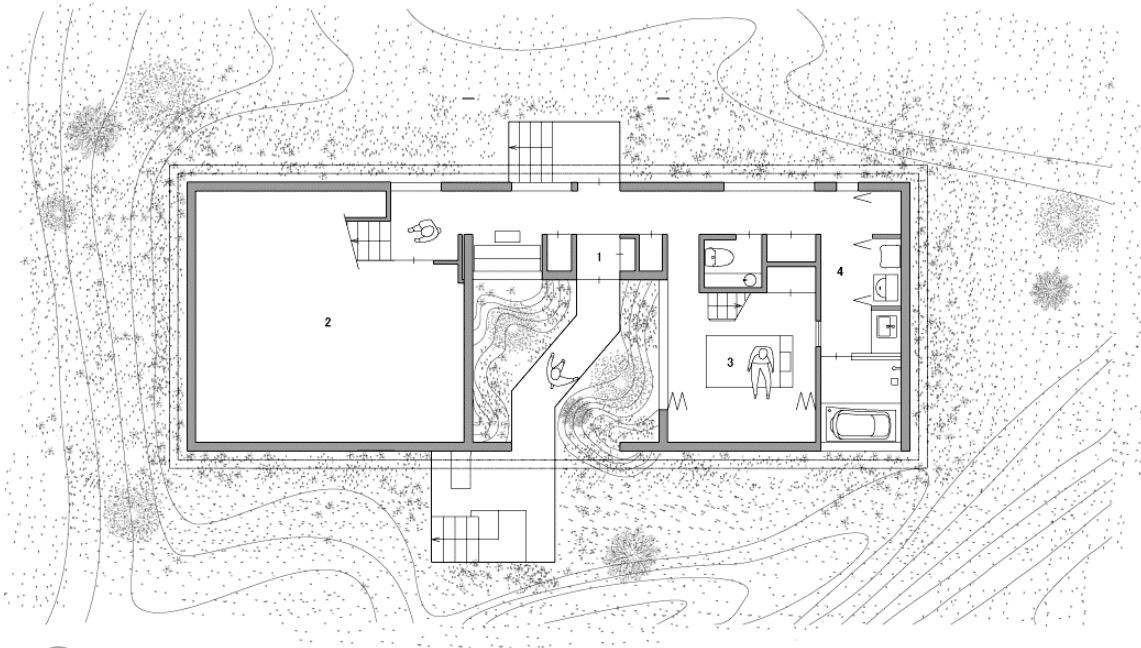

Morixhako 2F  
3-10-20 Kinoshochi  
Fukuyama-City  
Hiroshima 720-0082  
Tel. +81-84-927 01 36  
www.maeda-inc.jp

Grundrisse

First floor

- 1. entry
- 2. storage
- 3. bedroom
- 4. bathroom
- 5. living room
- 6. dining
- 7. kitchen
- 8. terrace
- 9. study
- 10. children's room

PLAN S=1:200

Basement floor

Morixhako 2F  
3-10-20 Kinoshochi  
Fukuyama-City  
Hiroshima 720-0082  
Tel. +81-84-927 01 36  
www.maeda-inc.jp

1.Obergeschoss

- 1. entry
- 2. storage
- 3. bedroom
- 4. bathroom
- 5. living room
- 6. dining
- 7. kitchen
- 8. terrace
- 9. study
- 10. children's room

Section

ELEVATION · SECTION S=1:200

East Elevation