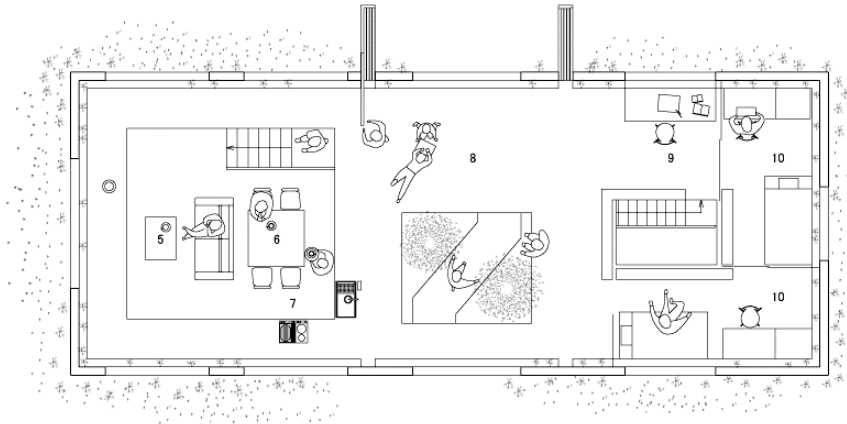

Morixhako 2F  
3-10-20 Kinoshochi  
Fukuyama-City  
Hiroshima 720-0082  
Tel. +81-84-927 01 36  
www.maeda-inc.jp

Grundrisse

First floor

- 1. entry
- 2. storage
- 3. bedroom
- 4. bathroom
- 5. living room
- 6. dining
- 7. kitchen
- 8. terrace
- 9. study
- 10. children's room

PLAN S=1:200

Basement floor

Morixhako 2F  
3-10-20 Kinoshochi  
Fukuyama-City  
Hiroshima 720-0082  
Tel. +81-84-927 01 36  
www.maeda-inc.jp

1.Obergeschoss

- 1. entry
- 2. storage
- 3. bedroom
- 4. bathroom
- 5. living room
- 6. dining
- 7. kitchen
- 8. terrace
- 9. study
- 10. children's room

Section

ELEVATION · SECTION S=1:200

East Elevation