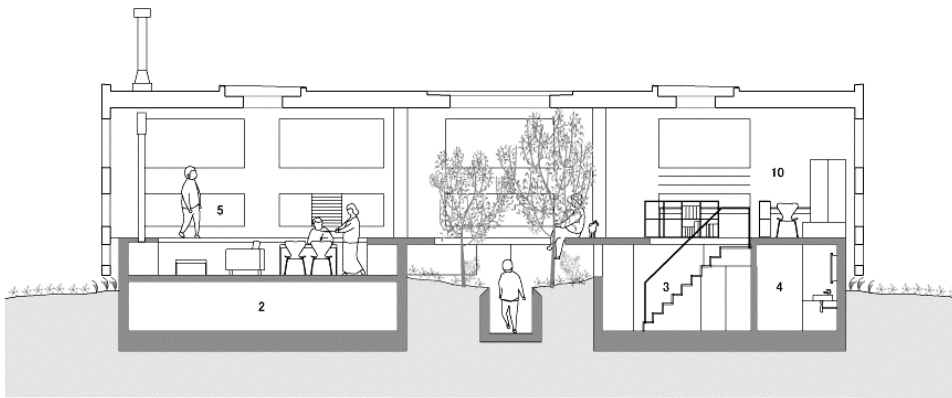

First floor

PLAN S=1:200

Basement floor

Morixhako 2F  
3-10-20 Kinoshicho  
Fukuyama-City  
Hiroshima 720-0082  
Tel. +81-84-927 01 36  
www.maeda-inc.jp

Schnitte

- 1. entry
- 2. storage
- 3. bedroom
- 4. bathroom
- 5. living room
- 6. dining
- 7. kitchen
- 8. terrace
- 9. study
- 10. children's room

Section

ELEVATION · SECTION S=1:200

East Elevation