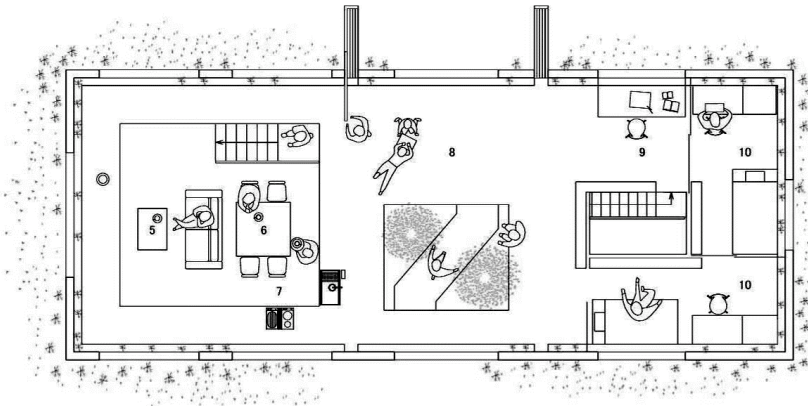

Morixhako 2F  
3-10-20 Kinoshochi  
Fukuyama-City  
Hiroshima 720-0082  
Tel. +81-84-927 01 36  
www.maeda-inc.jp

Grundrisse

First floor

- 1. entry
- 2. storage
- 3. bedroom
- 4. bathroom
- 5. living room
- 6. dining
- 7. kitchen
- 8. terrace
- 9. study
- 10. children's room

PLAN S=1:200

Basement floor

Morixhako 2F  
3-10-20 Kinoshochi  
Fukuyama-City  
Hiroshima 720-0082  
Tel. +81-84-927 01 36  
www.maeda-inc.jp

1.Obergeschoss

- 1. entry
- 2. storage
- 3. bedroom
- 4. bathroom
- 5. living room
- 6. dining
- 7. kitchen
- 8. terrace
- 9. study
- 10. children's room