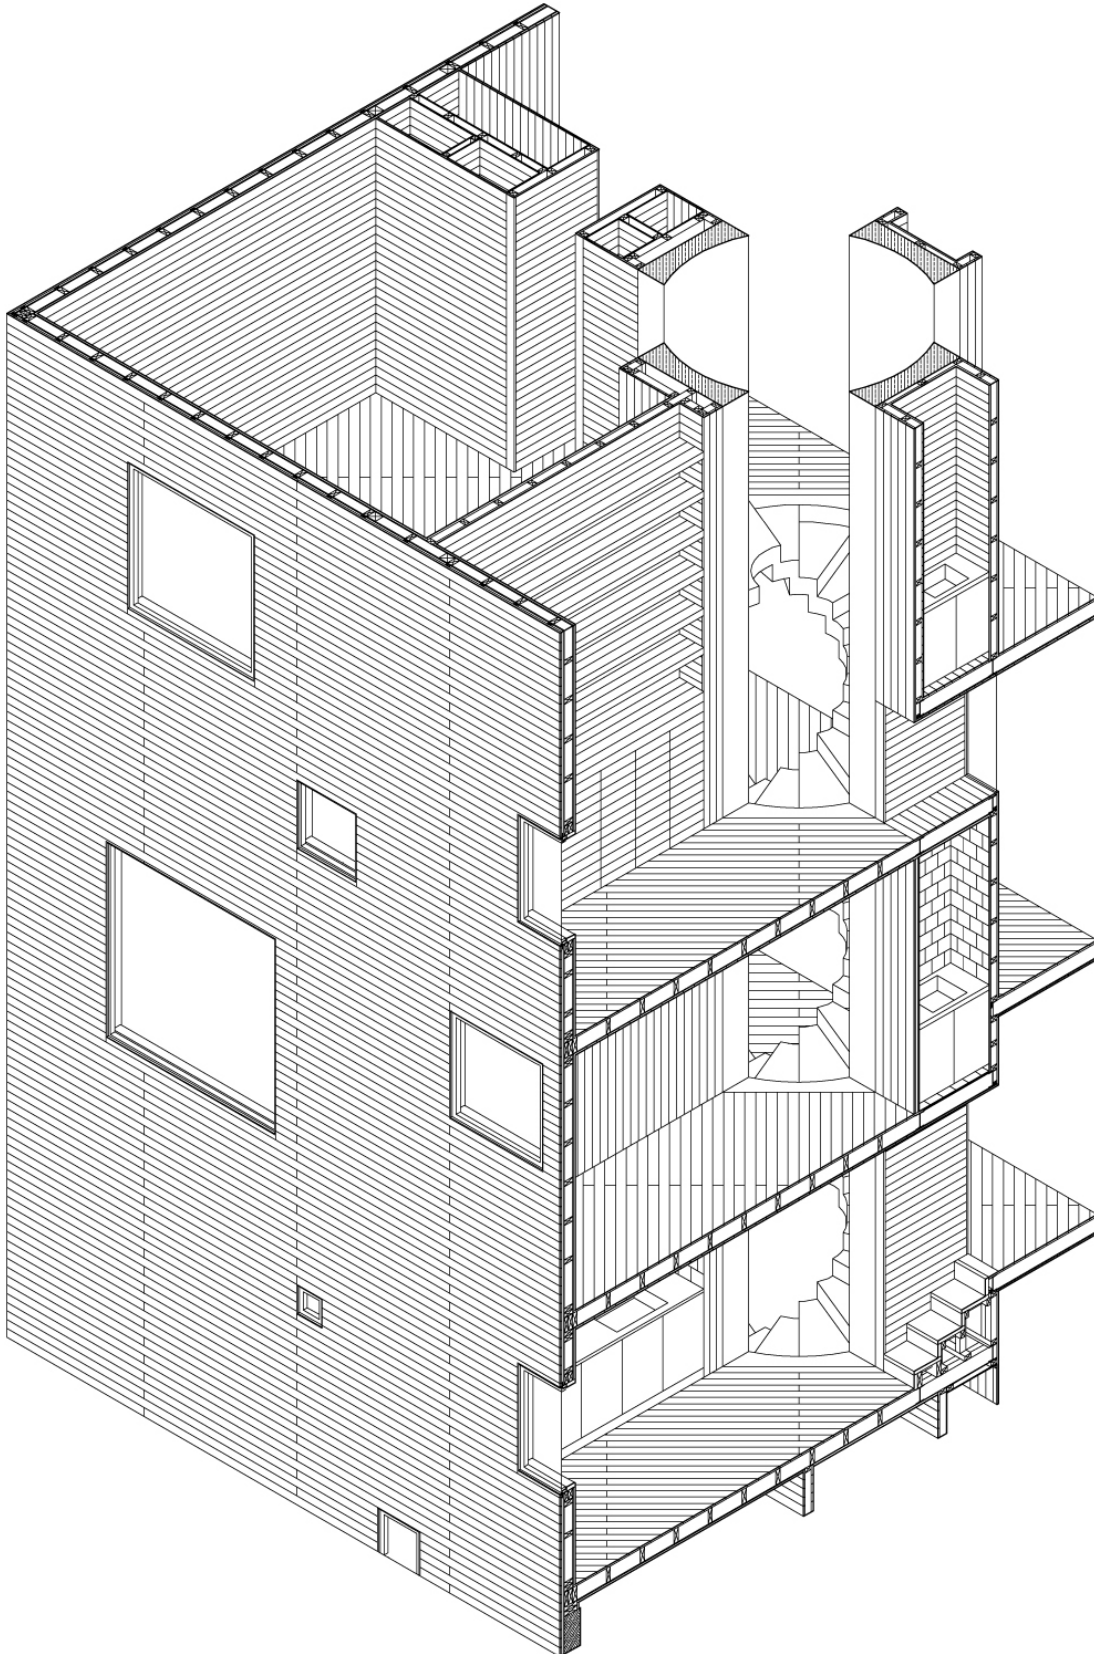

Nonguen n° 776
Cerro Lo Pequén
Concepción 403000, Chile
Tel. +56-41-2210281
www.pezo.cl

Isometrische Ansicht