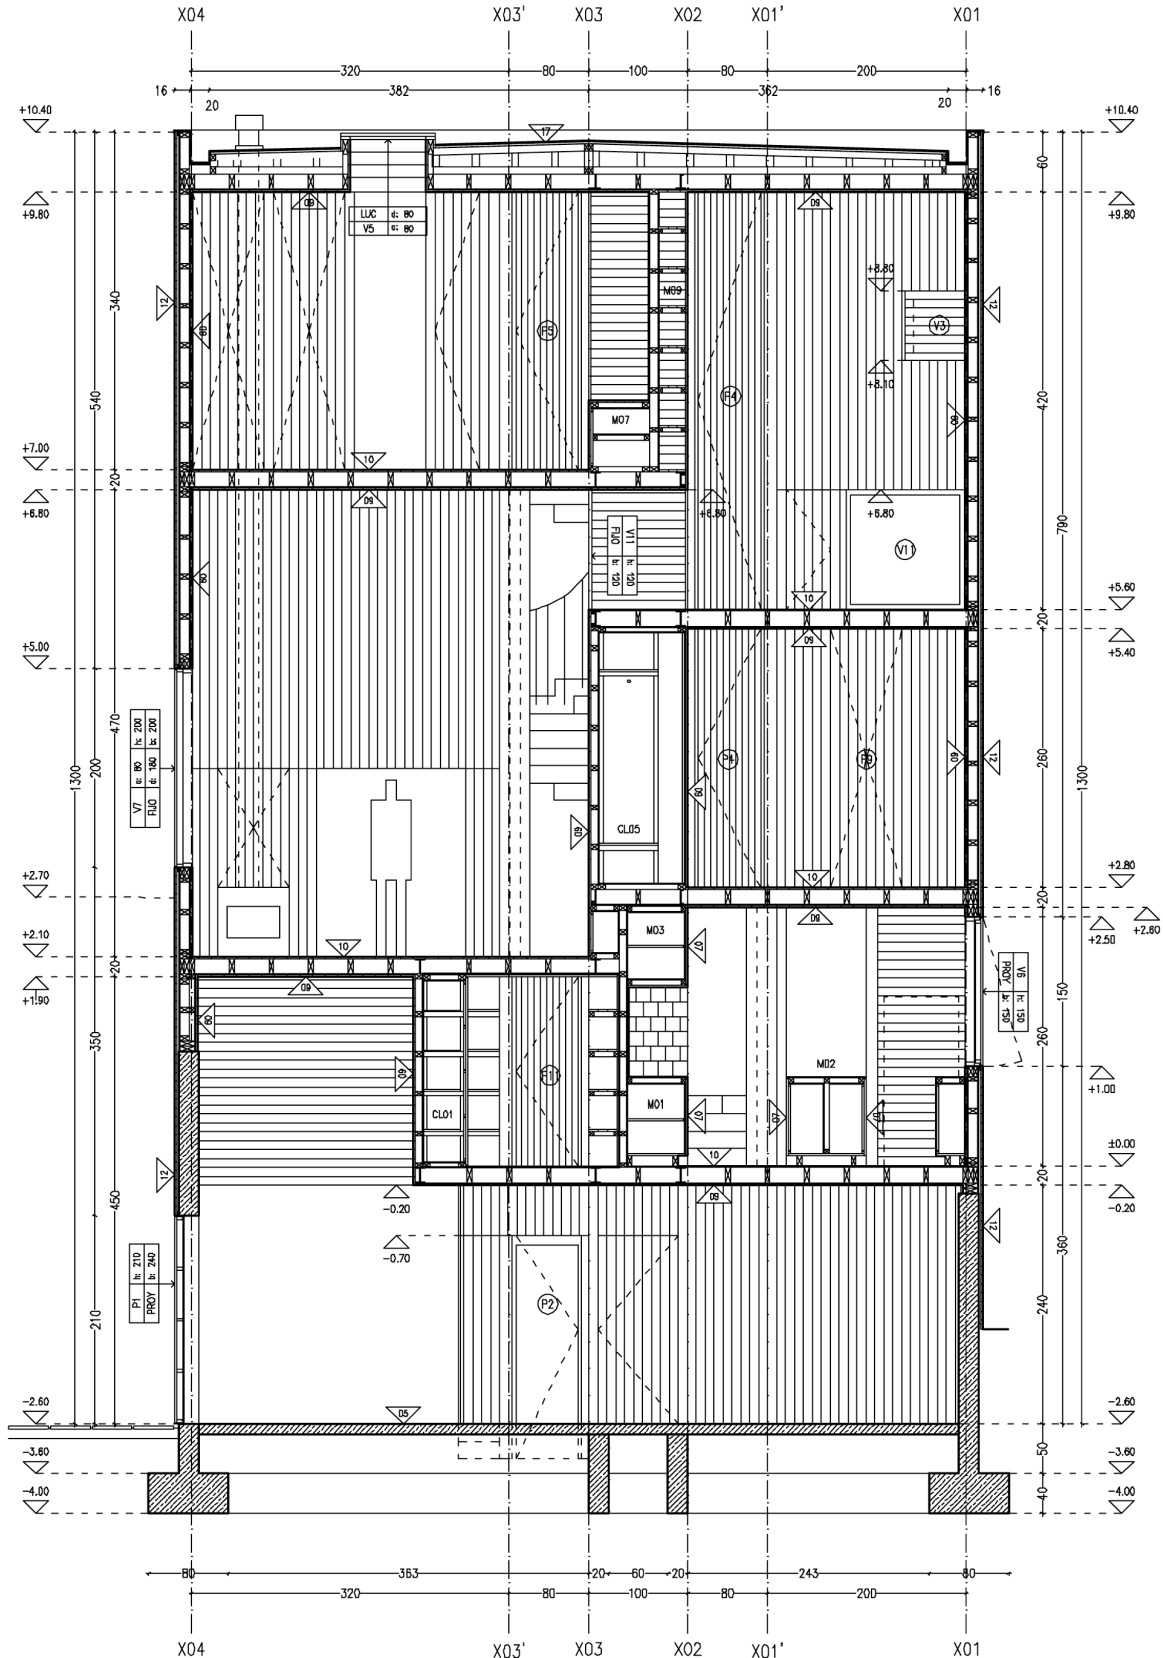

Nonguen n° 776
Cerro Lo Pequén
Concepción 403000, Chile
Tel. +56-41-2210281
www.pezo.cl

Schnitt 1