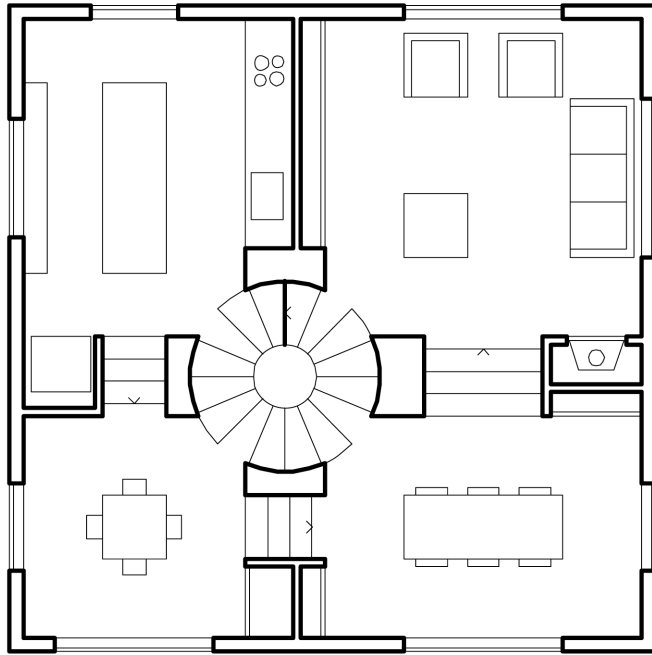

Nonguen n° 776
Cerro Lo Pequén
Concepción 403000, Chile
Tel. +56-41-2210281
www.pezo.cl

Grundrisse

1F