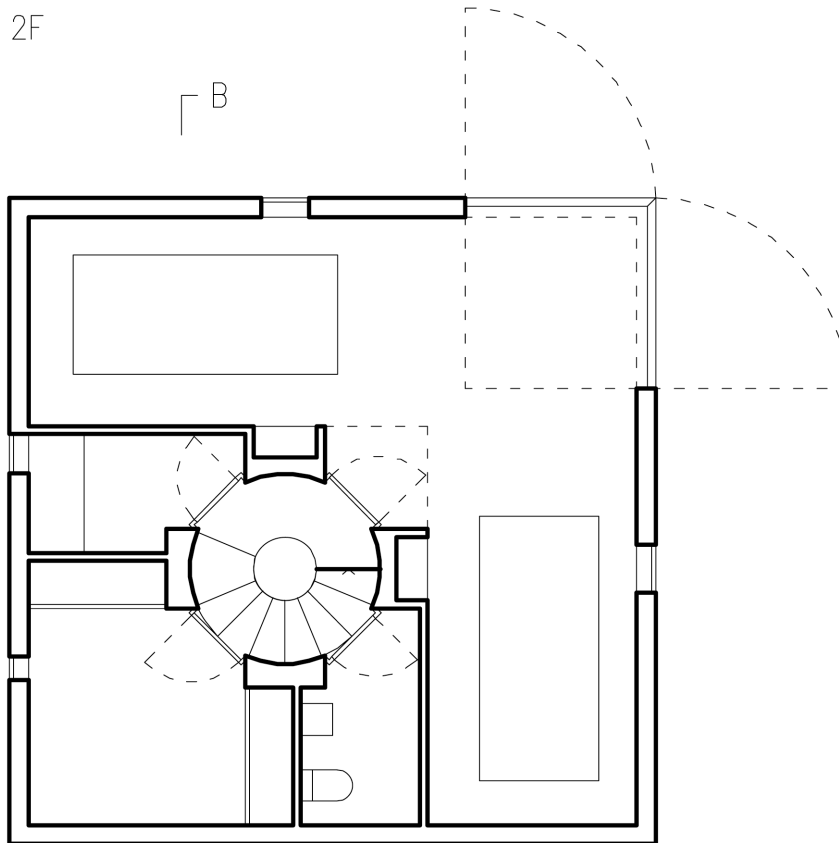

Nonguen n° 776
Cerro Lo Pequén
Concepción 403000, Chile
Tel. +56-41-2210281
www.pezo.cl

Grundrisse

1F