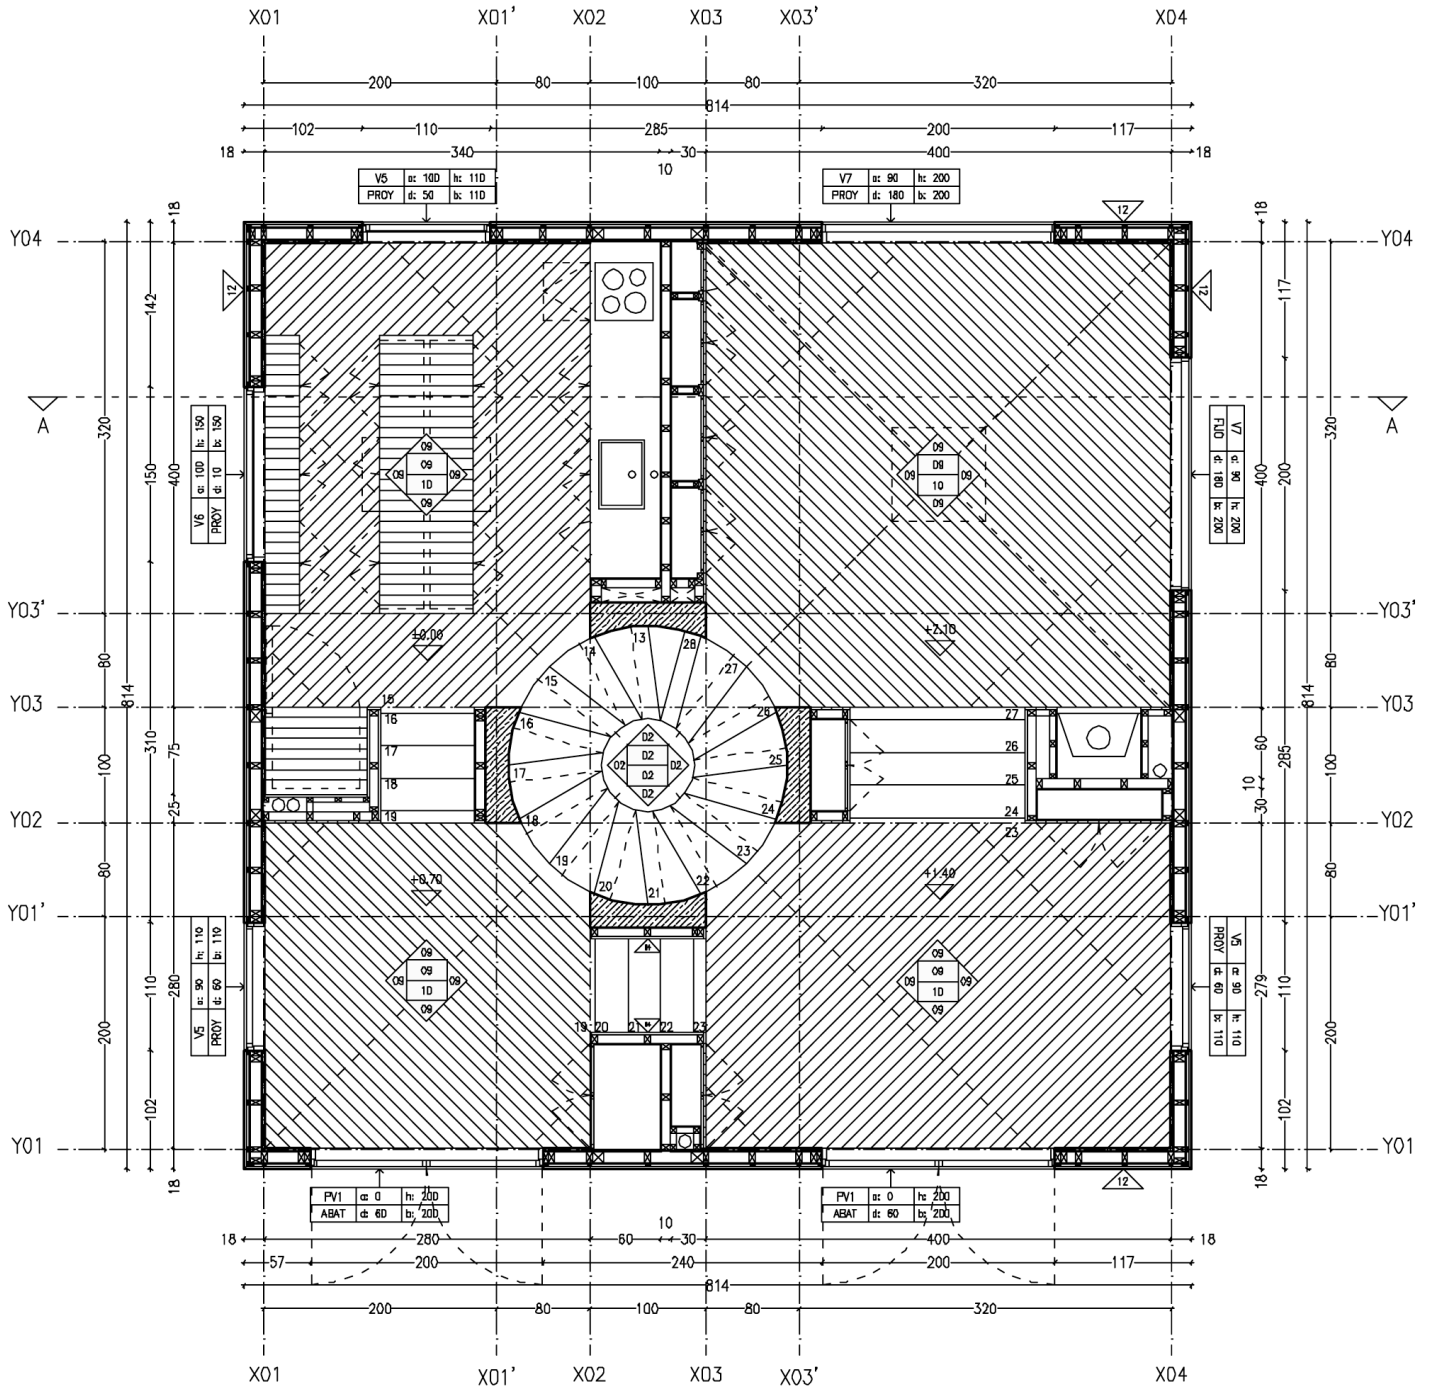

Nonguen n° 776
Cerro Lo Pequén
Concepción 403000, Chile
Tel. +56-41-2210281
www.pezo.cl

Schnitt 2