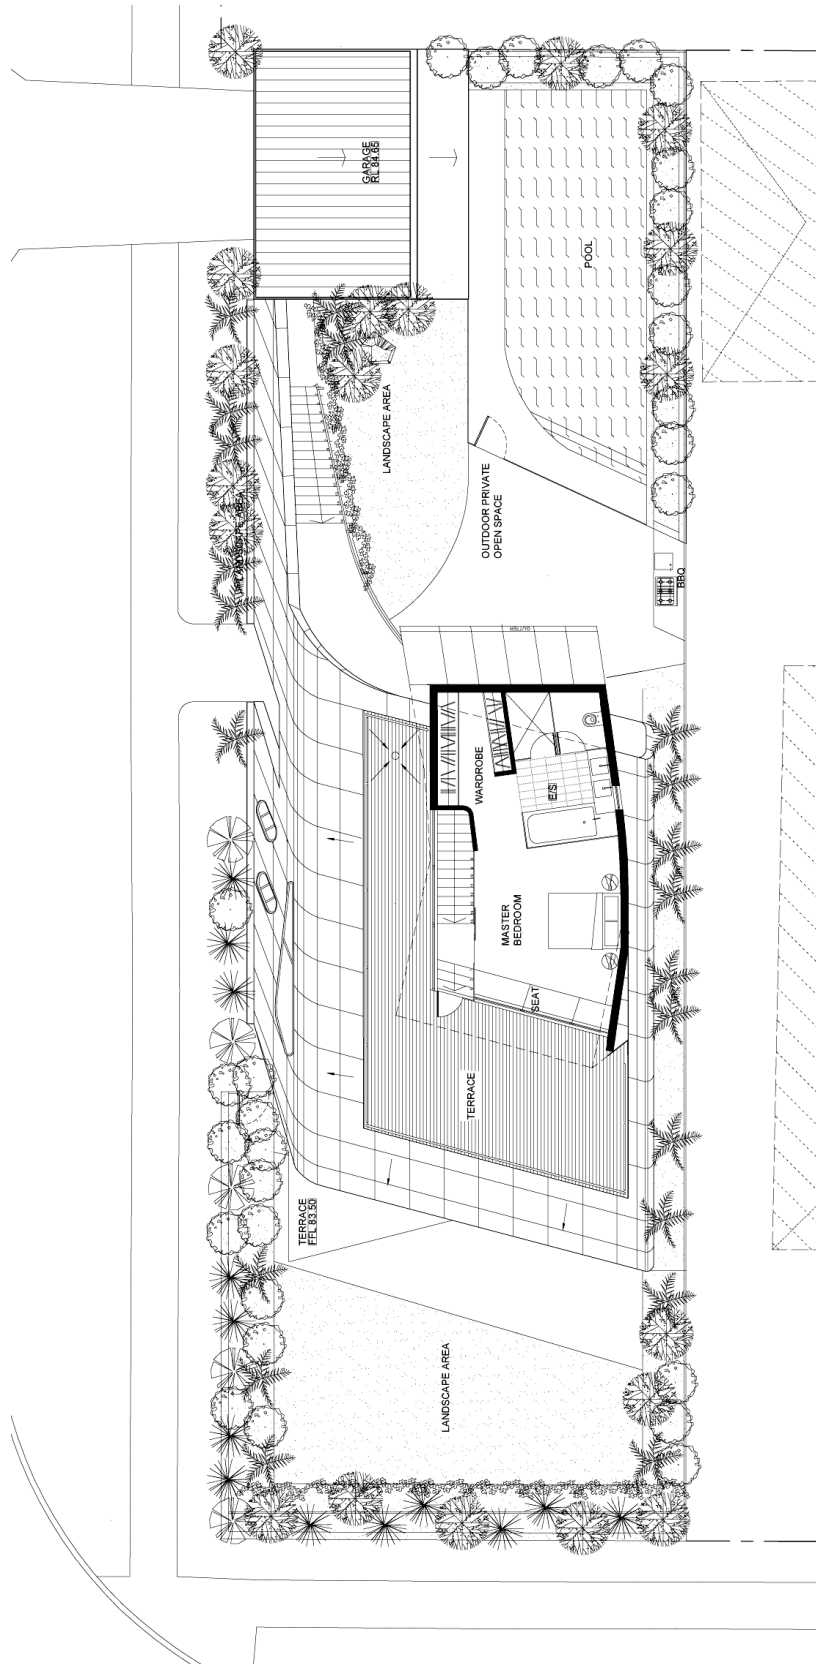

Level 2, 12-16 Queen Street
Chippendale, New South Wales 2008
Australien
Tel. +61-2-96 98 29 00
www.tonyowen.com.au

Erdgeschoss

Level 2, 12-16 Queen Street
Chippendale, New South Wales 2008
Australien
Tel. +61-2-96 98 29 00
www.tonyowen.com.au

1.Obergeschoss

Level 2, 12-16 Queen Street
Chippendale, New South Wales 2008
Australien
Tel. +61-2-96 98 29 00
www.tonyowen.com.au

Dachgeschoss

Level 2, 12-16 Queen Street
Chippendale, New South Wales 2008
Australien
Tel. +61-2-96 98 29 00
www.tonyowen.com.au

Struktur