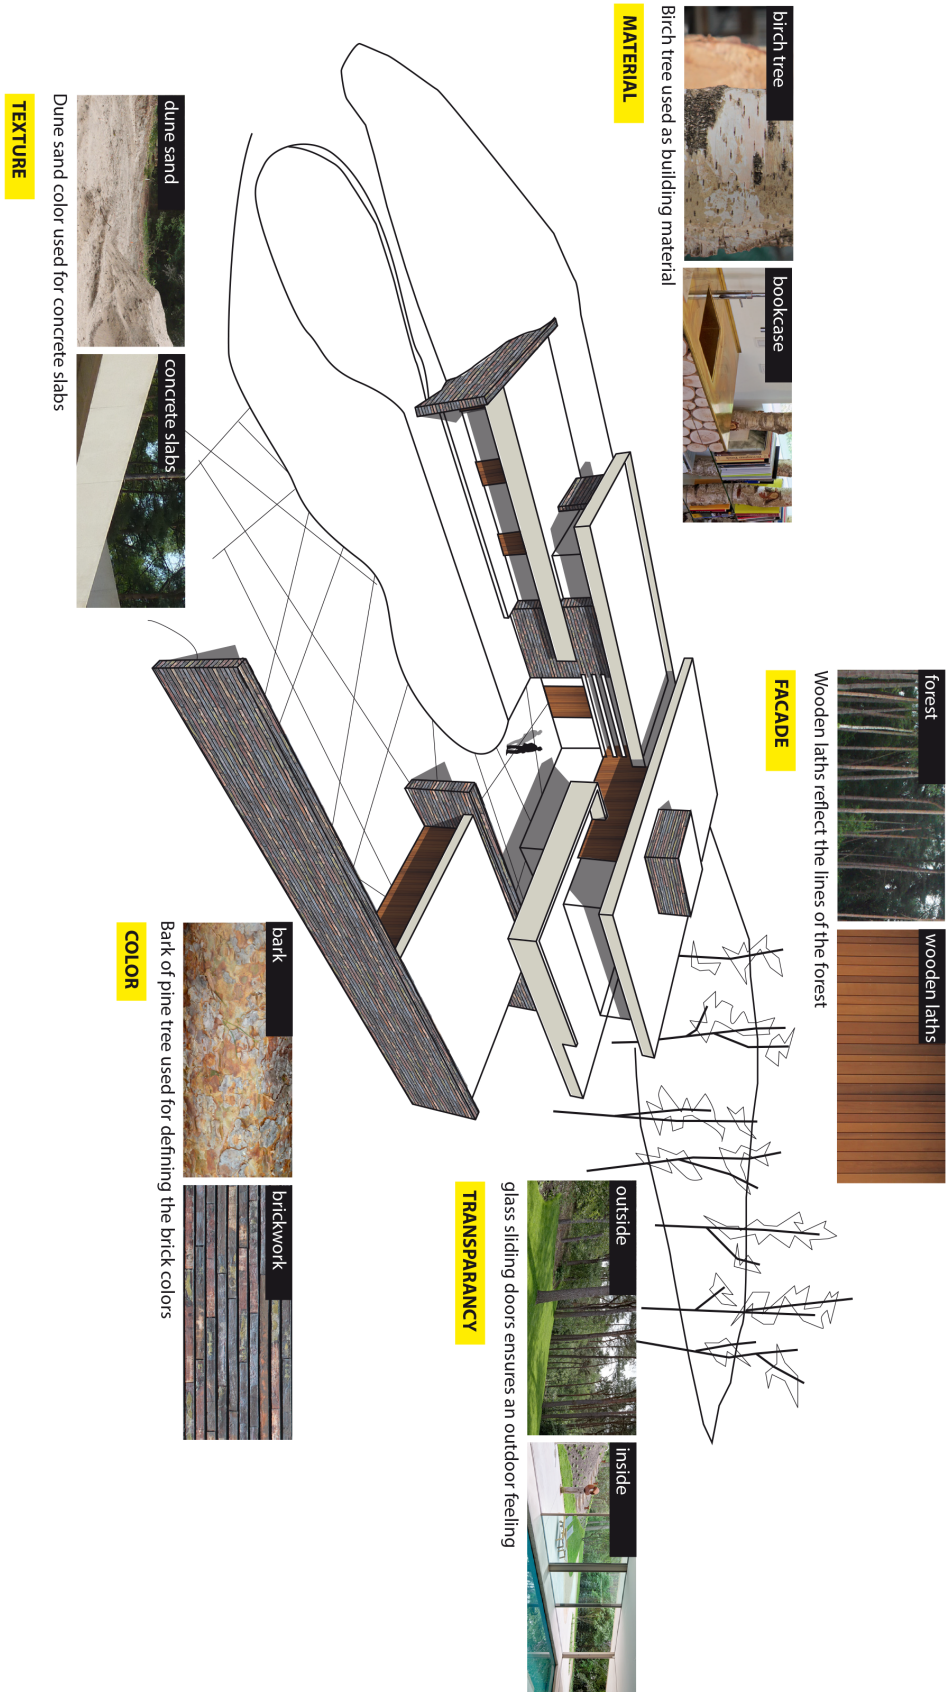

Wamberg 5  
NL-5258 SM Berlicum  
Tel. +31-73-690 01 36  
www.hb-a.nl

Ground Floor

Ground floor

Wamberg 5  
NL-5258 SM Berlicum  
Tel. +31-73-690 01 36  
www.hb-a.nl

**First Floor**

First floor

- First floor
- 10. library
- 11. office space
- 12. dune flows on the terrace
- 13. master bedroom
- 14. living room
- 15. reading table
- 16. loggia
- 17. elevator
- 18. kitchen
- 19. roof terrace

Wamberg 5  
NL-5258 SM Berlicum  
Tel. +31-73-690 01 36  
www.hb-a.nl

scheme ground floor

scheme first floor

Wamberg 5  
NL-5258 SM Berlicum  
Tel. +31-73-690 01 36  
www.hb-a.nl

Section of the entrance hall

Wamberg 5  
 NL-5258 SM Berlicum  
 Tel. +31-73-690 01 36  
 www.hb-a.nl

**vertical detail of the façade**

Wamberg 5  
NL-5258 SM Berlicum  
Tel. +31-73-690 01 36  
www.hb-a.nl

Materials of the villa are inspired by the natural surroundings.