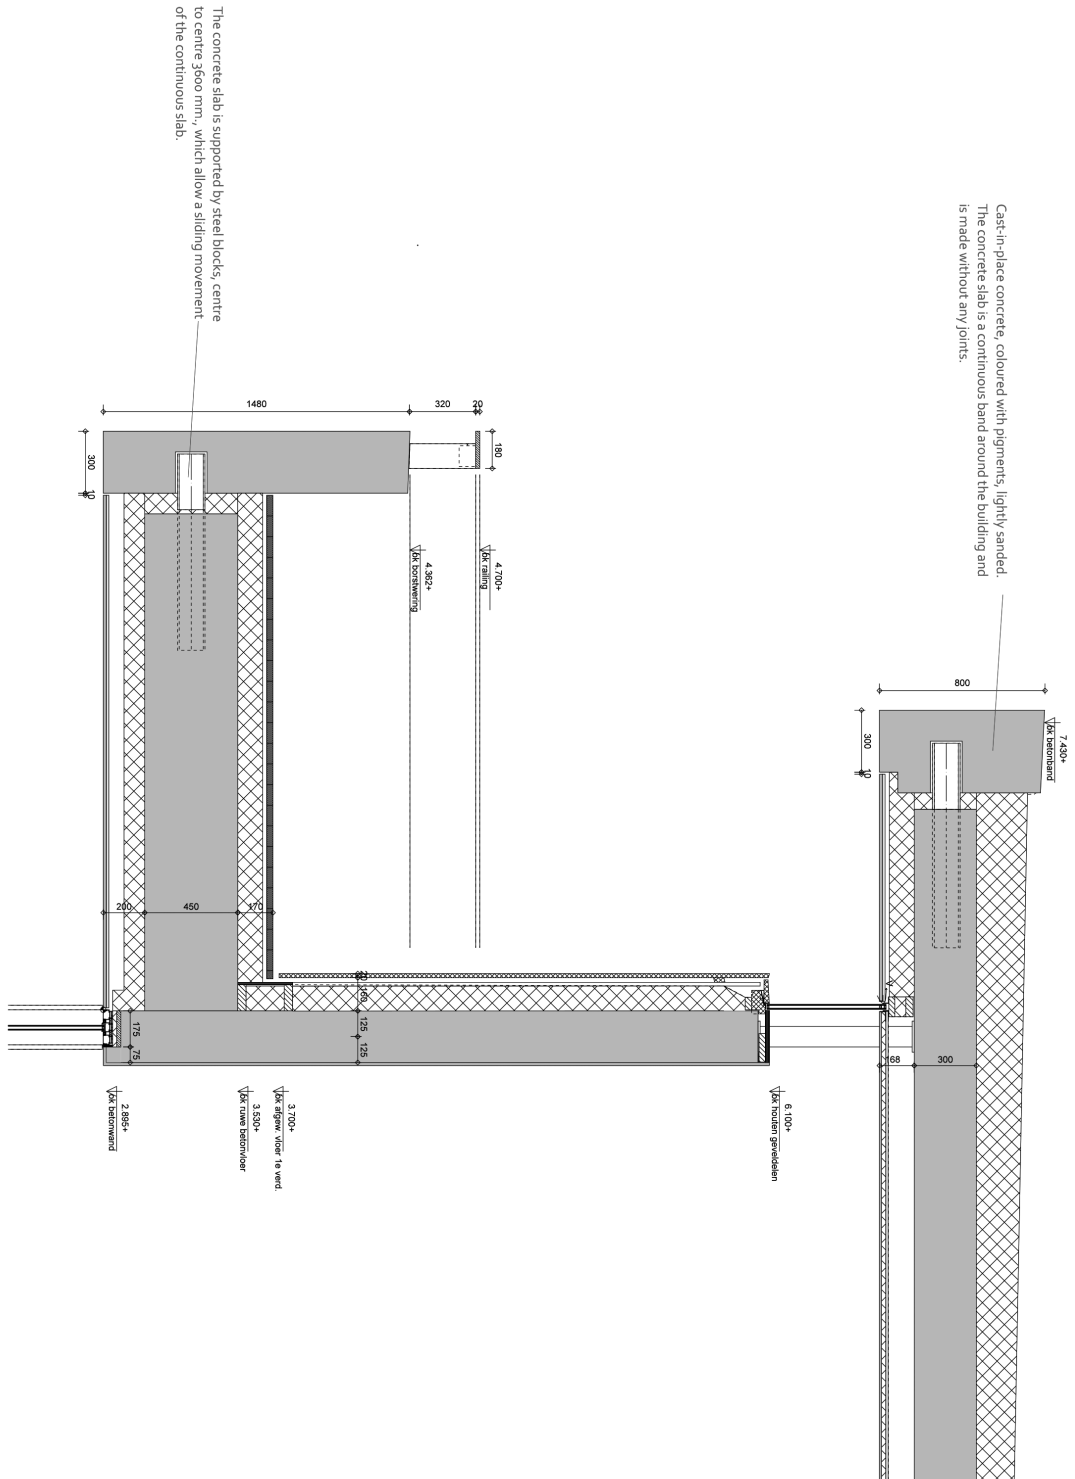

Wamberg 5  
NL-5258 SM Berlicum  
Tel. +31-73-690 01 36  
www.hb-a.nl

Ground Floor

Ground floor

Wamberg 5  
NL-5258 SM Berlicum  
Tel. +31-73-690 01 36  
www.hb-a.nl

**First Floor**

First floor

- First floor
- 10. library
- 11. office space
- 12. dune flows on the terrace
- 13. master bedroom
- 14. living room
- 15. reading table
- 16. loggia
- 17. elevator
- 18. kitchen
- 19. roof terrace

Wamberg 5  
NL-5258 SM Berlicum  
Tel. +31-73-690 01 36  
www.hb-a.nl

scheme ground floor

scheme first floor

Wamberg 5  
NL-5258 SM Berlicum  
Tel. +31-73-690 01 36  
www.hb-a.nl

Section of the entrance hall

Wamberg 5  
 NL-5258 SM Berlicum  
 Tel. +31-73-690 01 36  
 www.hb-a.nl

**vertical detail of the façade**

Wamberg 5  
NL-5258 SM Berlicum  
Tel. +31-73-690 01 36  
www.hb-a.nl

Materials of the villa are inspired by the natural surroundings.