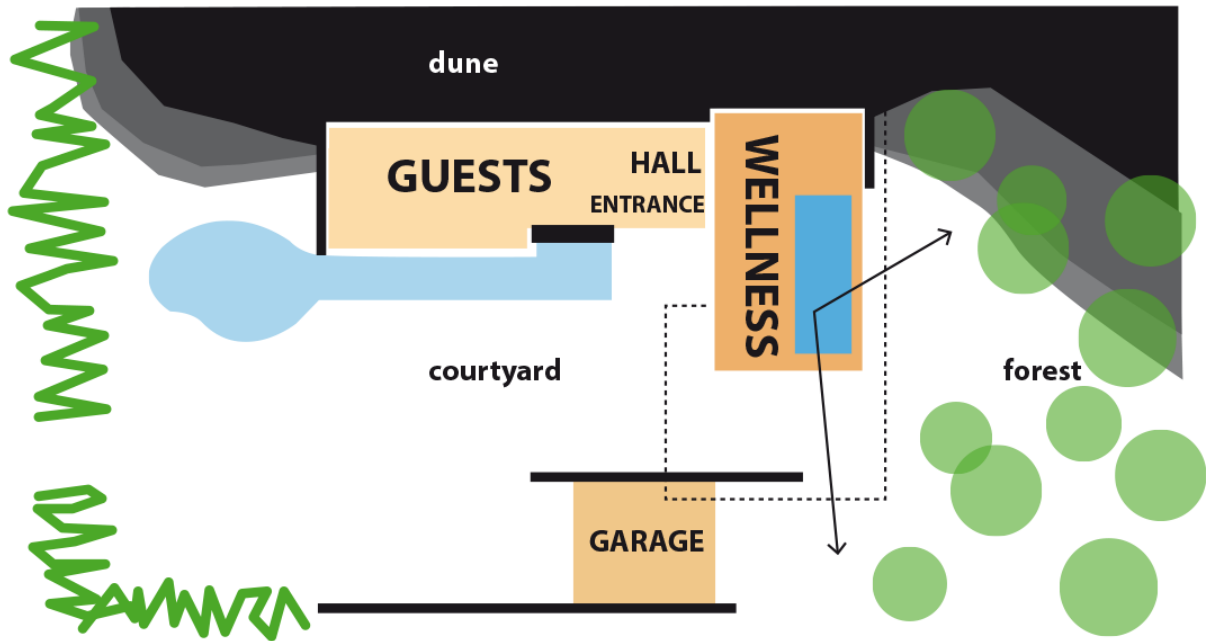

Wamberg 5  
NL-5258 SM Berlicum  
Tel. +31-73-690 01 36  
www.hb-a.nl

Ground Floor

Ground floor

Wamberg 5  
NL-5258 SM Berlicum  
Tel. +31-73-690 01 36  
www.hb-a.nl

**First Floor**

First floor

- First floor
- 10. library
- 11. office space
- 12. dune flows on the terrace
- 13. master bedroom
- 14. living room
- 15. reading table
- 16. loggia
- 17. elevator
- 18. kitchen
- 19. roof terrace

Wamberg 5  
NL-5258 SM Berlicum  
Tel. +31-73-690 01 36  
www.hb-a.nl

scheme ground floor

scheme first floor

Wamberg 5  
NL-5258 SM Berlicum  
Tel. +31-73-690 01 36  
www.hb-a.nl

Section of the entrance hall